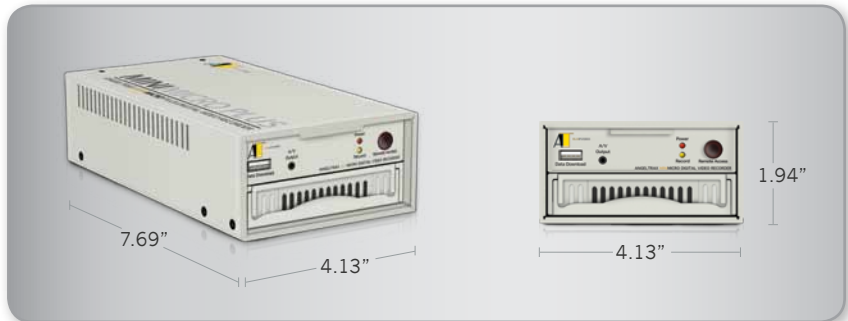

MiniMicro Plus Mobile DVR

DVR DIMENSIONS & WEIGHT

- Height: 1.94 inches
- Width: 4.13 inches
- DVR Depth: 7.69 inches
- Depth w/ Back Cover: 9.88 inches
- Weight: 2.85 pounds

FOUR (4) A/V INPUTS

- 4 camera inputs
- 4 audio inputs
- 2 A/V outputs

STORAGE MEDIA

- Recording medium: 2.5" SATA hard drive
- Capacity: 250GB (standard) up to 1TB

INTERFACE

- RJ-45 for expansion
- RJ-45 remote status indicator (panic button)
- Male 6 pin DIN port for GPS interface

PANIC BUTTON

- The remote status indicator (panic button) can be connected to show DVR status without using a video monitor
- The driver operated panic button has the following functions:
 - Power indicator LED
 - Record indicator LED
 - GPS signal indicator LED
 - Event marker (panic button)
- Driver action detection includes 8 signal wires and panic button

POWER SUPPLY

- Input range: DC9 ~ 30V
- Output range: DC12V/5V/1.8V
- Output current: < 2A
- Low voltage protection
- Auto on/off detection

MOUNTING AND ENCLOSURE

- Removable, shock mounted
- Vandal-proof case
- Stamped metal shock resistant DVR housing