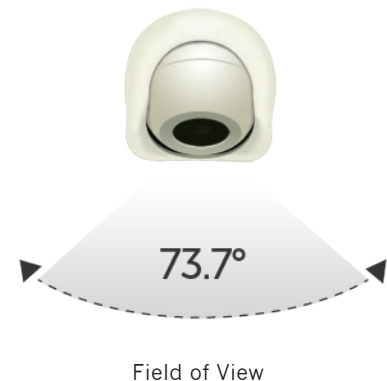

CAMERA FEATURES

- High image quality with 1/3" Sony CCD Imager
- 3.6mm PeriOptic high dynamic lens
- Working low light - can work in less than 0.5Lux f1.2
- Wide voltage range - 10V ~ 16V
- Low power consumption (90mA @ DC12V) to extend camera lifespan
- Automatic white balance
- Metal lens holder with GND isolation
- Built in AGC
- Vandal-proof stamped metal housing
- IP 68 certified waterproof
- Full 90 degree angle adjustment
- Ultra wide lens