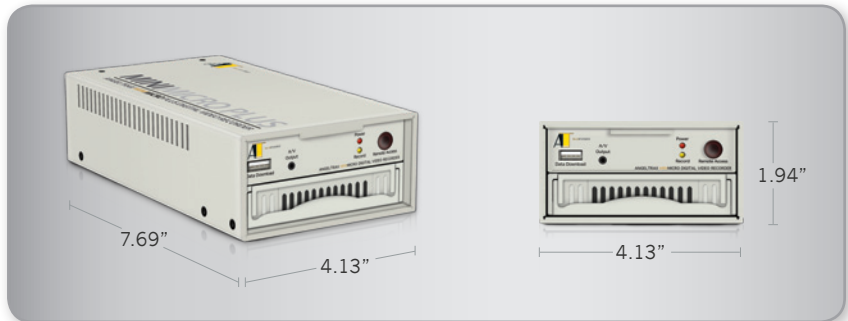

MiniMicro Plus Mobile DVR

DVR DIMENSIONS & WEIGHT

- Height: 1.94 inches
- Width: 4.13 inches
- DVR Depth: 7.69 inches
- Depth w/ Back Cover: 9.88 inches
- Weight: 2.85 pounds

FOUR (4) A/V INPUTS

- 4 camera inputs
- 4 audio inputs
- 2 A/V outputs

STORAGE MEDIA

- Recording medium: 2.5" SATA hard drive
- Capacity: 250GB (standard) up to 1TB

INTERFACE

- RJ-45 for expansion
- RJ-45 remote status indicator (panic button)
- Male 6 pin DIN port for GPS interface

PANIC BUTTON

- The remote status indicator (panic button) can be connected to show DVR status without using a video monitor
- The driver operated panic button has the following functions:
 - Power indicator LED
 - Record indicator LED
 - GPS signal indicator LED
 - Event marker (panic button)
- Driver action detection includes 8 signal wires and panic button

POWER SUPPLY

- Input range: DC9 ~ 30V
- Output range: DC12V/5V/1.8V
- Output current: < 2A
- Low voltage protection
- Auto on/off detection

MOUNTING AND ENCLOSURE

- Removable, shock mounted
- Vandal-proof case
- Stamped metal shock resistant DVR housing